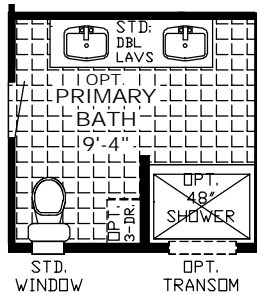

# MODEL VIS16602B-60-2/16X60 - eBUILT

NOTE: WITH PORCH SGL. WINDOW AT ENDWALL FOR BOTH WIND ZONE 2 AND 3

NOTE: GARDEN TUB AVAILABLE

NOTE: SHOWERS AVAILABLE  
 48" SHOWER  
 72" TILE SHOWER  
 (3-DR NOT AVAILABLE W/TILE SHOWER)

NOTE: OPT. KITCHEN LAYOUT

OPT. 38" INSWING SGL. FRENCH DOOR