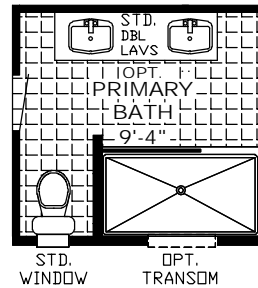

# MODEL VIS16602B-60-2/16X60 - eBUILT

NOTE: WITH PORCH SGL. WINDOW AT ENDWALL FOR BOTH WIND ZONE 2 AND 3

NOTE: GARDEN TUB AVAILABLE

NOTE: SHOWERS AVAILABLE  
 48" SHOWER  
 72" TILE SHOWER  
 (3-DR NOT AVAILABLE W/TILE SHOWER)

NOTE: OPT. KITCHEN LAYOUT

OPT. 38" INSWING SGL. FRENCH DOOR