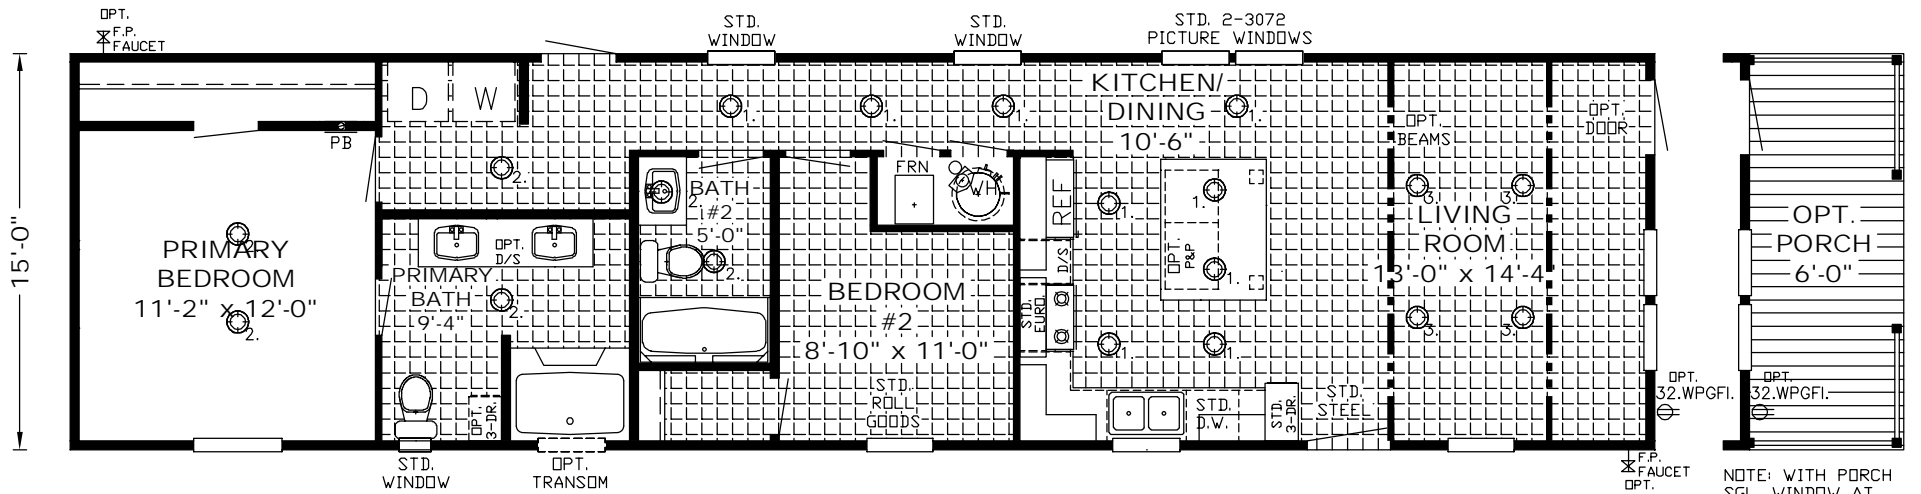

# MODEL VIS16602B-60-2/16X60 - eBUILT

NOTE: WITH PORCH SGL. WINDOW AT ENDWALL FOR BOTH WIND ZONE 2 AND 3

NOTE: GARDEN TUB AVAILABLE

NOTE: SHOWERS AVAILABLE  
 48" SHOWER  
 72" TILE SHOWER  
 (3-DR NOT AVAILABLE W/TILE SHOWER)

NOTE: OPT. KITCHEN LAYOUT

OPT. 38" INSWING SGL. FRENCH DOOR