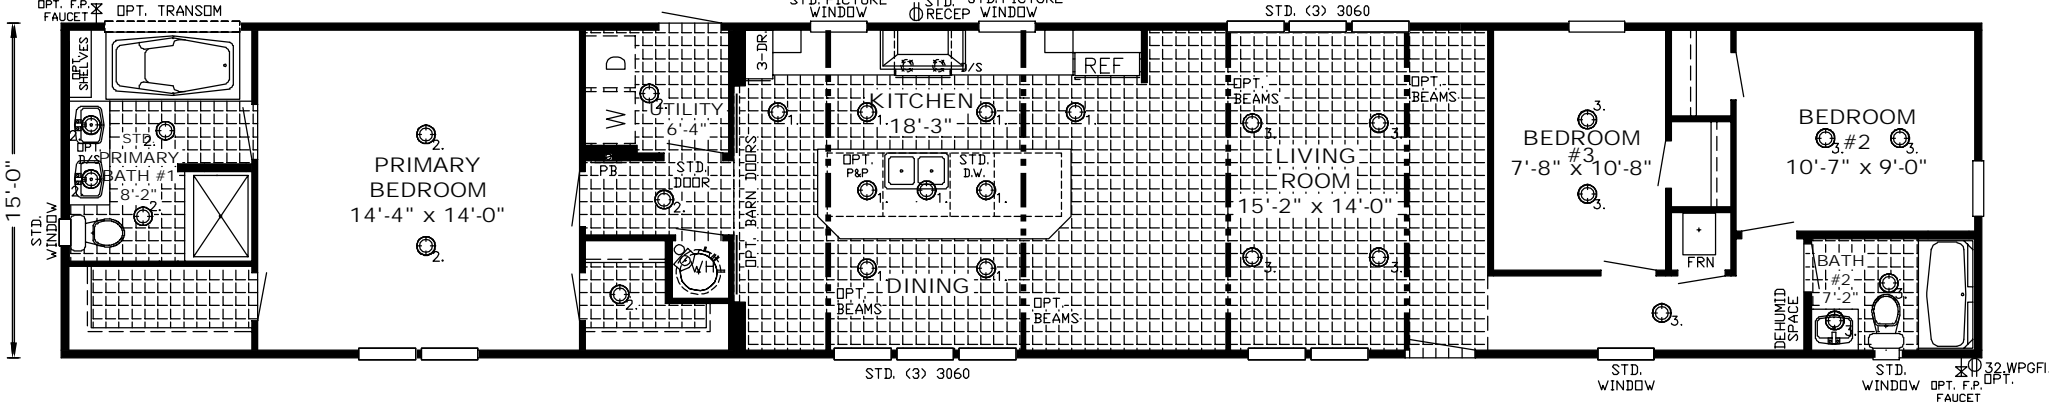

MODEL VIS16863A-86-3/16X86 - eBuilt

STD. WPGFI.
DPT. FAUCET