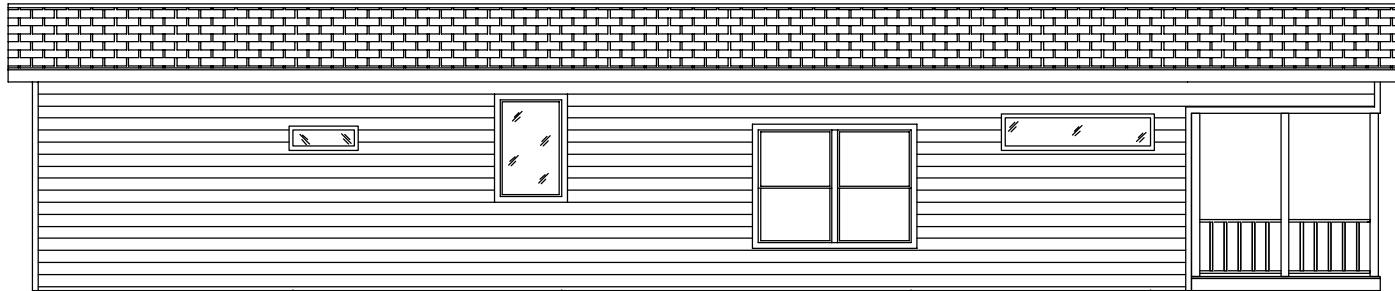

NOTE: SHOWN WITH EXTERIOR OPTIONS

56'-0" W/OPT. PORCH

FRONT ELEVATION

56'-0" W/OPT. PORCH

REAR ELEVATION

27'-4"
LEFT ELEVATION

27'-4"
RIGHT ELEVATION

** NEW UPDATED **
** PORCH **

<i>Southern Homes</i>			
ELEVATION DRAWINGS	SERIES VIS	SER.#	DRAWN BY: J.C.S.
	MODEL VIS28483A	SIZE 28x(56)60	REVISION DATE: 04/13/2026
DRAWING LOCATION: C:\ACAD-EXT\EXT-DBL\VIS28483A-EXTERIOR-ELEVATIONS-WITH-PORCH.dwg			REVISION TIME: 8:38AM