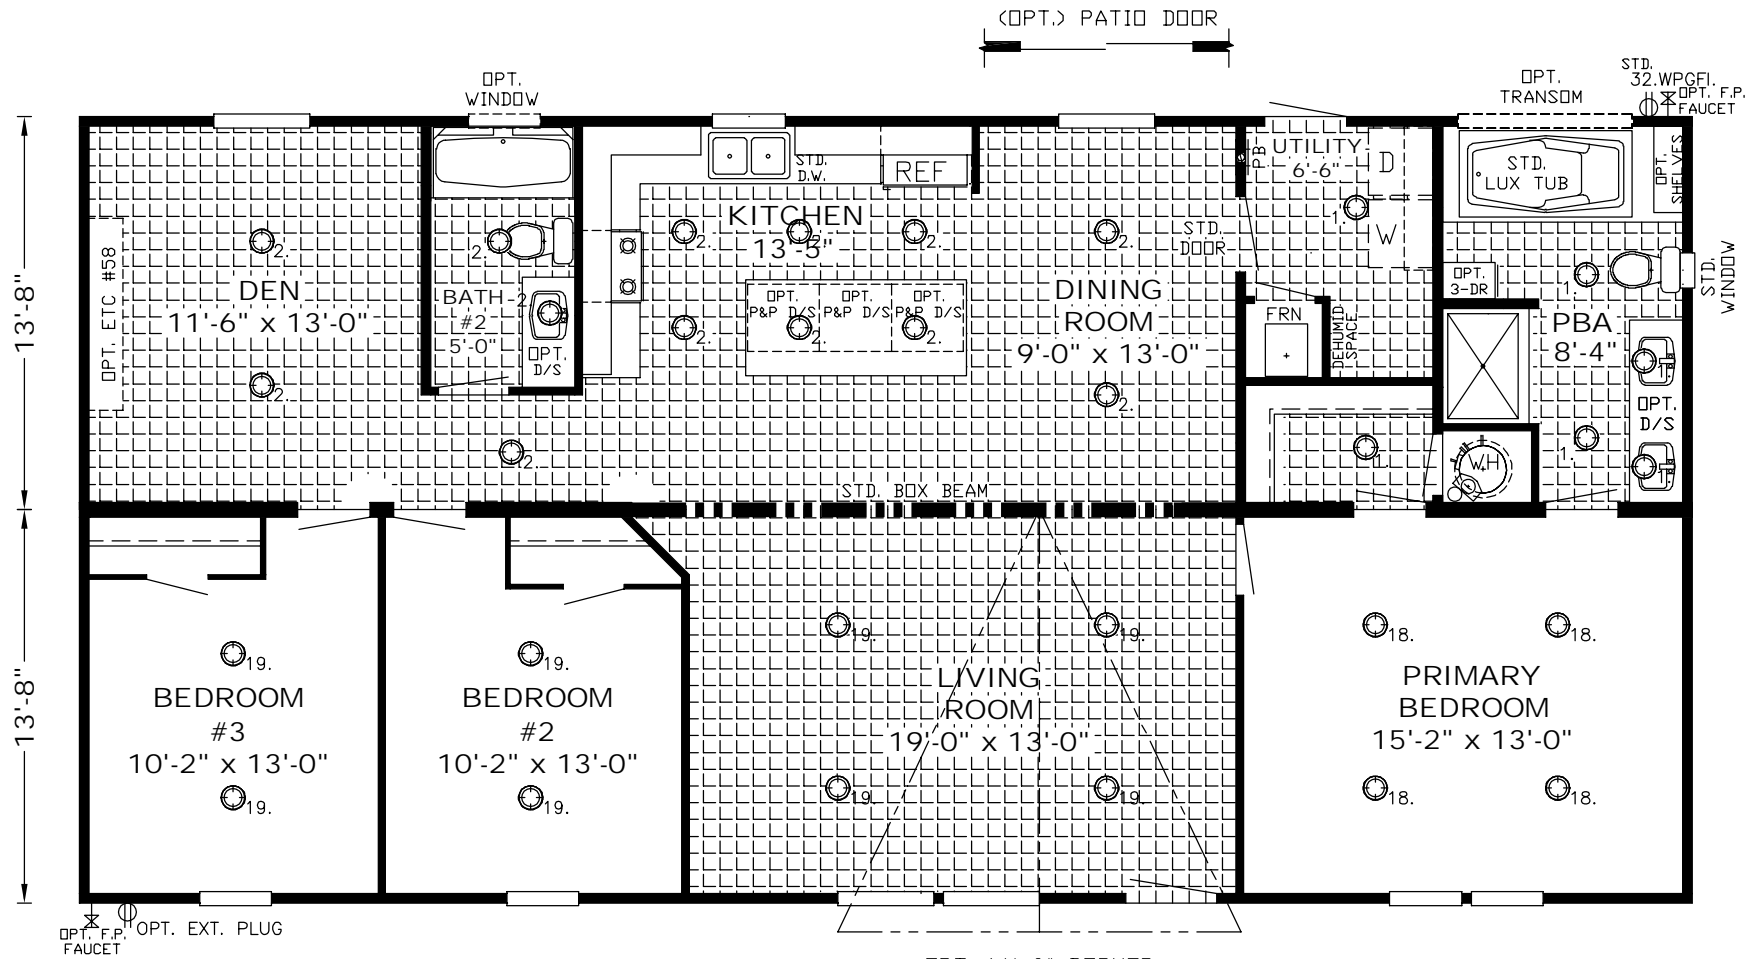

MODEL VIS28563A-56-4/28X56 - eBUILT

OPT. 14'-0" DORMER